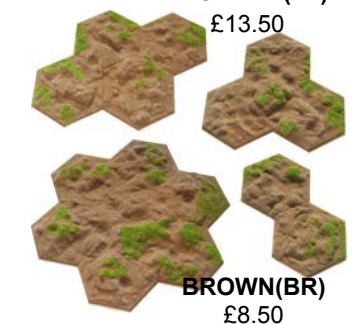

	BROWN	FLOCKED
4 x 1HEX-PULVG	£3.25	£5.00
2HEX-PULVG	£1.50	£2.50
3HEX-PULVG	£2.00	£3.50
4HEX-PULVG	£2.50	£4.50
7HEX-PULVG	£4.50	£7.00
12HEX-PULVG	£6.50	£10.50

Single Hex Crater Set

Available in BR/FL/DS (4 Pieces)

BROWN(BR) FLOCKED(FL)
£3.25 £5.00

Full details and photos on the website

Pulverised Ground Set FLOCKED(FL)

£13.50

BROWN(BR) £8.50

PTO for Pulverised Ground / Broken Ground and Crater Sets and 28mm trenches >>