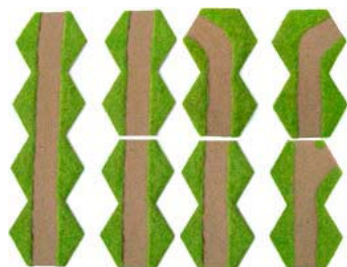

1-Hex Trench Set 1 Set

1-Hex Trench Set 2 Set

1-Hex Brook Set

1-Hex Hill Set

1-Hex Rocky Set

HEXON® II - Terrain Features

Available in Light Brown or Ready Flocked. They are designed to fit on top of Hexon Terrain boards. You can enhance the base colour blue/green water on the brook, river and lake pieces by using lighter shades of blue/green and/or white as desired.

Roads, Brooks/Streams

Individual Pieces	BROWN(BR) (Roads/Brooks)	FLOCKED(FL) (Roads)	FLOCKED(FL) (Brooks/Streams)
2HEX-RDST - Straight	£1.50	£2.75	£2.75
2HEX-RDLB - Left-hand bend	£1.50	£2.75	£2.75
2HEX-RDRB - Right-hand bend	£1.50	£2.75	£2.75
2HEX-RD3WL - Y Section Left	£1.50	£2.75	£2.75
2HEX-RD3WR - Y Section Right	£1.50	£2.75	£2.75
2HEX-RD4W - X Road Section	£1.50	£2.75	£2.75
4HEX-RDST - Straight	£3.00	£5.00	£5.00
2HEX-RDFD - Ford	£1.50	£2.75	£2.75

ROAD and BROOK SETS

ROAD SET1 (HEX-RDSET1)

Contains: 6 pieces;
(2 x 4HEX-RDST, 1 x 2HEX-RDLB,
1 x 2HEX-RDRB, 1 x 2HEX-RD3WL,
1 x 2HEX-RD4W)

ROAD SET2 (HEX-RDSET2)

Contains: 7 pieces;
(1 x 4HEX-RDST, 2 x 2HEX-RDST,
1 x 2HEX-RDLB, 1 x 2HEX-RDRB,
1 x 2HEX-RD3WR)

BROWN(BR)

£10.50

FLOCKED(FL)

£20.00

BROOK/STREAM SET (HEX-BRSET) FLOCKED(FL) £20.00

(7 pieces; 1 x 4HEX-BRST/FL, 3 x 2HEX-BRST/FL, 1 x 2HEX-BRLB/FL, 1 x 2HEX-BRRB/FL, 1 x 2HEX-BR3WR/FL)

Rivers

Individual Pieces (2 hex width)	BROWN(BR)	FLOCKED(FL)
2HEX-RVI - River/Brook, Intersection	£1.50	£2.75
2HEX-RVST - Straight	£1.50	£2.75
3HEX-RVB - Bend	£2.00	£3.75
4HEX-RVST - Straight	£2.50	£4.75
8HEX-RVST - Straight	£5.00	£9.25