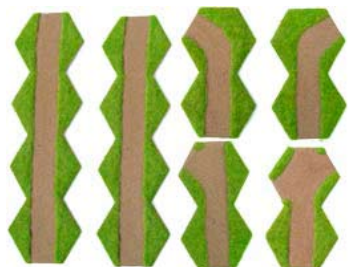

HEXON® II - Terrain Features

Available in Light Brown or Ready Flocked. They are designed to fit on top of Hexon Terrain boards. You can enhance the base colour blue/green water on the brook, river and lake pieces by using lighter shades of blue/green and/or white as desired.

Roads, Brooks/Streams

Individual Pieces	BROWN(BR) (Roads/Brooks)	FLOCKED(FL) (Roads)	FLOCKED(FL) (Brooks/Streams)
2HEX-RDST - Straight	£1.50	£2.75	£2.75
2HEX-RDLB - Left-hand bend	£1.50	£2.75	£2.75
2HEX-RDRB - Right-hand bend	£1.50	£2.75	£2.75
2HEX-RD3WL - Y Section Left	£1.50	£2.75	£2.75
2HEX-RD3WR - Y Section Right	£1.50	£2.75	£2.75
2HEX-RD4W - X Road Section	£1.50	£2.75	£2.75
4HEX-RDST - Straight	£3.00	£5.00	£5.00
2HEX-RDFD - Ford	£1.50	£2.75	£2.75

ROAD and BROOK SETS

ROAD SET1 (HEX-RDSET1)

Contains: 6 pieces;
(2 x 4HEX-RDST, 1 x 2HEX-RDLB,
1 x 2HEX-RDRB, 1 x 2HEX-RD3WL,
1 x 2HEX-RD4W)