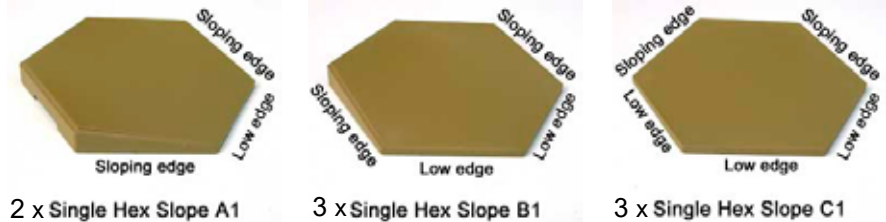

READY FLOCKED : Green, Green/Earth, Two-tone Green/Earth*, Desert and Desert Transition

Individual Hexon II Board **£4.35** each plus P&P (see back for details)
 1 - 2 Boxes @ **£74.95** each plus P&P (1 box: £7.50, 2 boxes £10.00 in UK)
 3 - 4 Boxes @ **£69.95** each plus P&P (3 or 4 boxes: £15.00 in UK)

*Available singularly or as part of the **TRIPLE 7 Box set**.

SINGLE HEXES

These single Hexes are **precision moulded** in a High Impact Polymer, making them **strong, tough and durable**, but **lightweight**. They are **stackable**, leaving enough space between for surface details, flocking and low level terrain features. Designed to be used in conjunction with Hexon Terrain System. Available in Brown, Blue and Ready Flocked; Mixed pack Green & Green/earth (Noch 50210), and Desert flocked.

SINGLE HEXES Available in Packs of 10
 (100mm across flats, optional clips included)

Single Hex Pack - Brown, Blue or Black: £7.50
 Single Hex Pack - Flocked: £12.95
 Single Hex Pack - Desert: £12.95
 Single Hex Pack - Desert Transition: £12.95
 Single Hex Pack - Marsh/Samp: £12.95

SLOPE HEXES

Precision moulded in the same material as other Hexon products. Designed to be used in conjunction with Hexon Terrain System. These single slope hexes **raise the terrain height by 1 stacked Hexon board** (12mm approx), providing for a fully contoured landscape for your battlefield. Available in Brown and Ready Flocked; Mixed pack of Green and Green/earth. (Noch 50210). (100mm across flats)