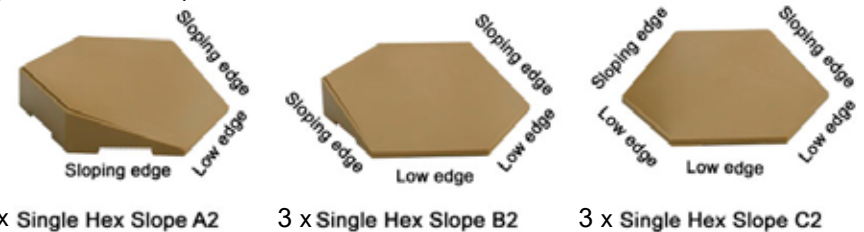

SINGLE HEXES Available in Packs of 10
 (100mm across flats, optional clips included)

Single Hex Pack - Brown, Blue or Black: £7.50
 Single Hex Pack - Flocked: £12.95
 Single Hex Pack - Desert: £12.95
 Single Hex Pack - Desert Transition: £12.95
 Single Hex Pack - Marsh/Samp: £12.95

SLOPE HEXES

Precision moulded in the same material as other Hexon products. Designed to be used in conjunction with Hexon Terrain System. These single slope hexes **raise the terrain height by 1 stacked Hexon board** (12mm approx), providing for a fully contoured landscape for your battlefield. Available in Brown and Ready Flocked; Mixed pack of Green and Green/earth. (Noch 50210). (100mm across flats)

SINGLE HEIGHTSLOPE HEXES - Single Board Height

HEXIISL1SET/BR - Single Hex Slope Pack of 8 (2xA, 3xB, 3xC) - BROWN: £6.00
 HEXIISL1SET/FL - Single Hex Slope Pack of 8 (2xA, 3xB, 3xC) - FLOCKED: £10.50
 *Packs of 8 x A1, 8 x B1 and 8 x C1 are also available to order, prices as above.

DOUBLE HEIGHT SLOPE HEXES - Double Board Height

These single slope hexes **raise the terrain height by 2 stacked Hexon boards** (24mm approx), providing for a fully contoured landscape for your battlefield. Available in Brown and Ready Flocked; Mixed pack of Green & Green/earth. (Noch 50210). (100mm across flats)