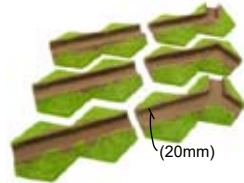

BROWN(BR)

£10.50

FLOCKED(FL)

£20.00

BROOK/STREAM SET (HEX-BRSET) FLOCKED(FL) £20.00

(7 pieces; 1 x 4HEX-BRST/FL, 3 x 2HEX-BRST/FL, 1 x 2HEX-BRLB/FL, 1 x 2HEX-BRRB/FL, 1 x 2HEX-BR3WR/FL)

Rivers

Individual Pieces (2 hex width)	BROWN(BR)	FLOCKED(FL)
2HEX-RVI - River/Brook, Intersection	£1.50	£2.75
2HEX-RVST - Straight	£1.50	£2.75
3HEX-RVB - Bend	£2.00	£3.75
4HEX-RVST - Straight	£2.50	£4.75
8HEX-RVST - Straight	£5.00	£9.25

RIVER - SET HEX-RVSET

(Contains: 3 pieces; 1 x 3HEX-RVB, 1 x 4HEX-RVST, 1 x 8HEX-RVST)

£9.00

£17.00

Lakes

Individual Pieces	BROWN(BR)	FLOCKED(FL)
2HEX-LK - 2 Hex Lake	£1.50	£2.75
3HEX-LK - 3 Hex Lake	£2.00	£3.75
4HEX-LK - 4 Hex Lake	£2.50	£4.75
7HEX-LK - 7 Hex Lake	£5.00	£9.25
LAKE - SET HEX-LKSET	£9.00	£17.00
(Contains: 3 pieces; 1 x 3HEX-LK, 1 x 4HEX-LK, 1 x 7HEX-LK)		

2HEX-TRST/BR - Straight	£1.50
2HEX-TRLB/BR - Left-hand bend	£1.50
2HEX-TRRB/BR - Right-hand bend	£1.50
2HEX-TRY/BR - Y Section	£1.50

Individual Pieces - Flocked

2HEX-TRST/FL - Straight	£2.50
2HEX-TRLB/FL - Left-hand bend	£2.50
2HEX-TRRB/FL - Right-hand bend	£2.50
2HEX-TRY/FL - Y Section	£2.50

Trenches/Earthworks - Sets

(Contains: 6 pieces;
3 x 2HEX-TRST, 1 x 2HEX-TRLB,
1 x 2HEX-TRRB, 1 x 2HEX-TRY)

2HEX-TRSET/BR (Brown)	£8.00
2HEX-TRSET/FL (Flocked)	£12.50

Earthworks/Strongpoints **

(Designed to link in with the trench/earthwork sections)